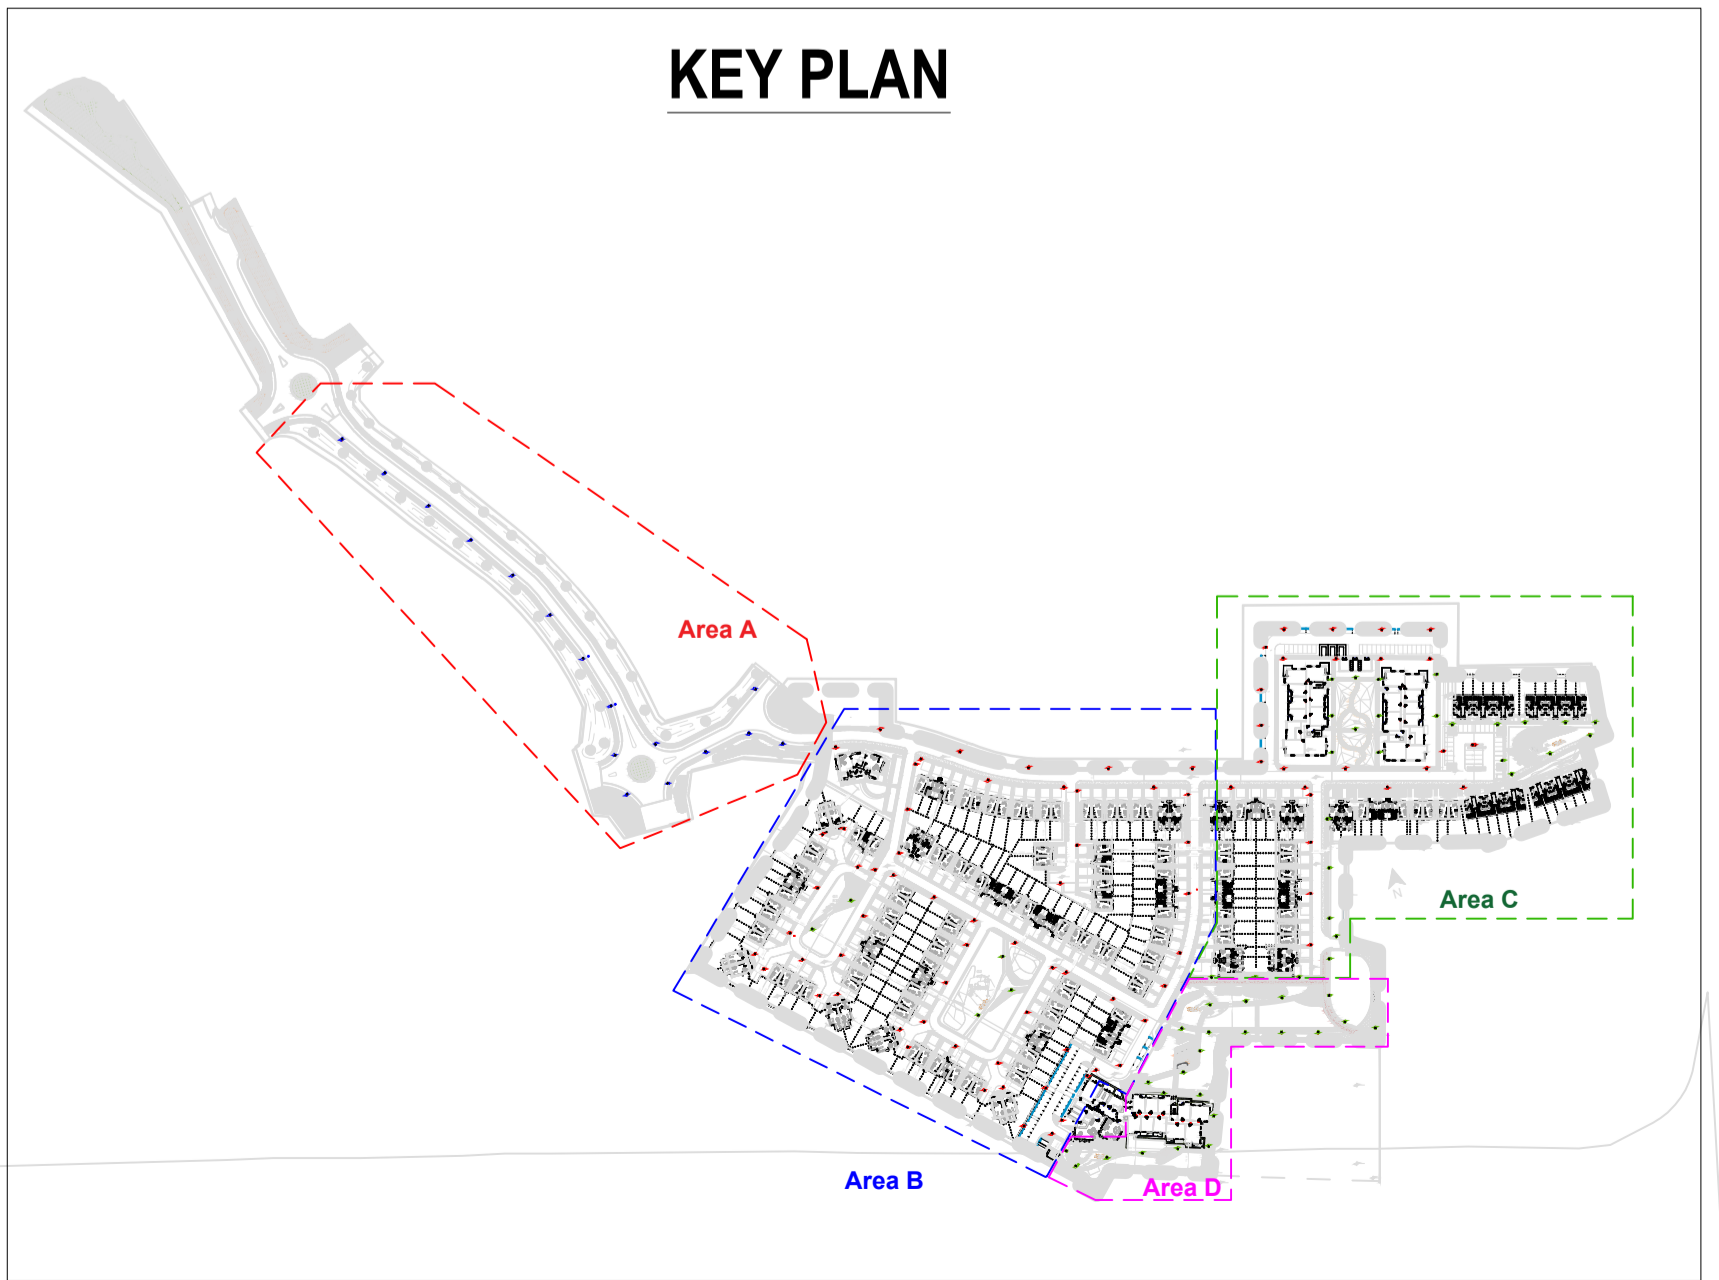

SITE SPECIFIC NOTES

P-02	FOR PLANNING	23/09/21	POT KM
P-01	FOR PLANNING	25/08/21	POT KM
Rev	Description	Date	Drn / Chk

STATUS: **PLANNING**

CLIENT: VOYAGE PROPERTY LIMITED

PROJECT: GREENPARK, DOCK RD, LIMERICK

DRAWING TITLE: PUBLIC LIGHTING MINI PILLARS & DUCTING LOCATIONS AREA C

SCALE (@ A1)	DRAWING NUMBER	Revision:
1-500	114-1000- GP - E202	P-02