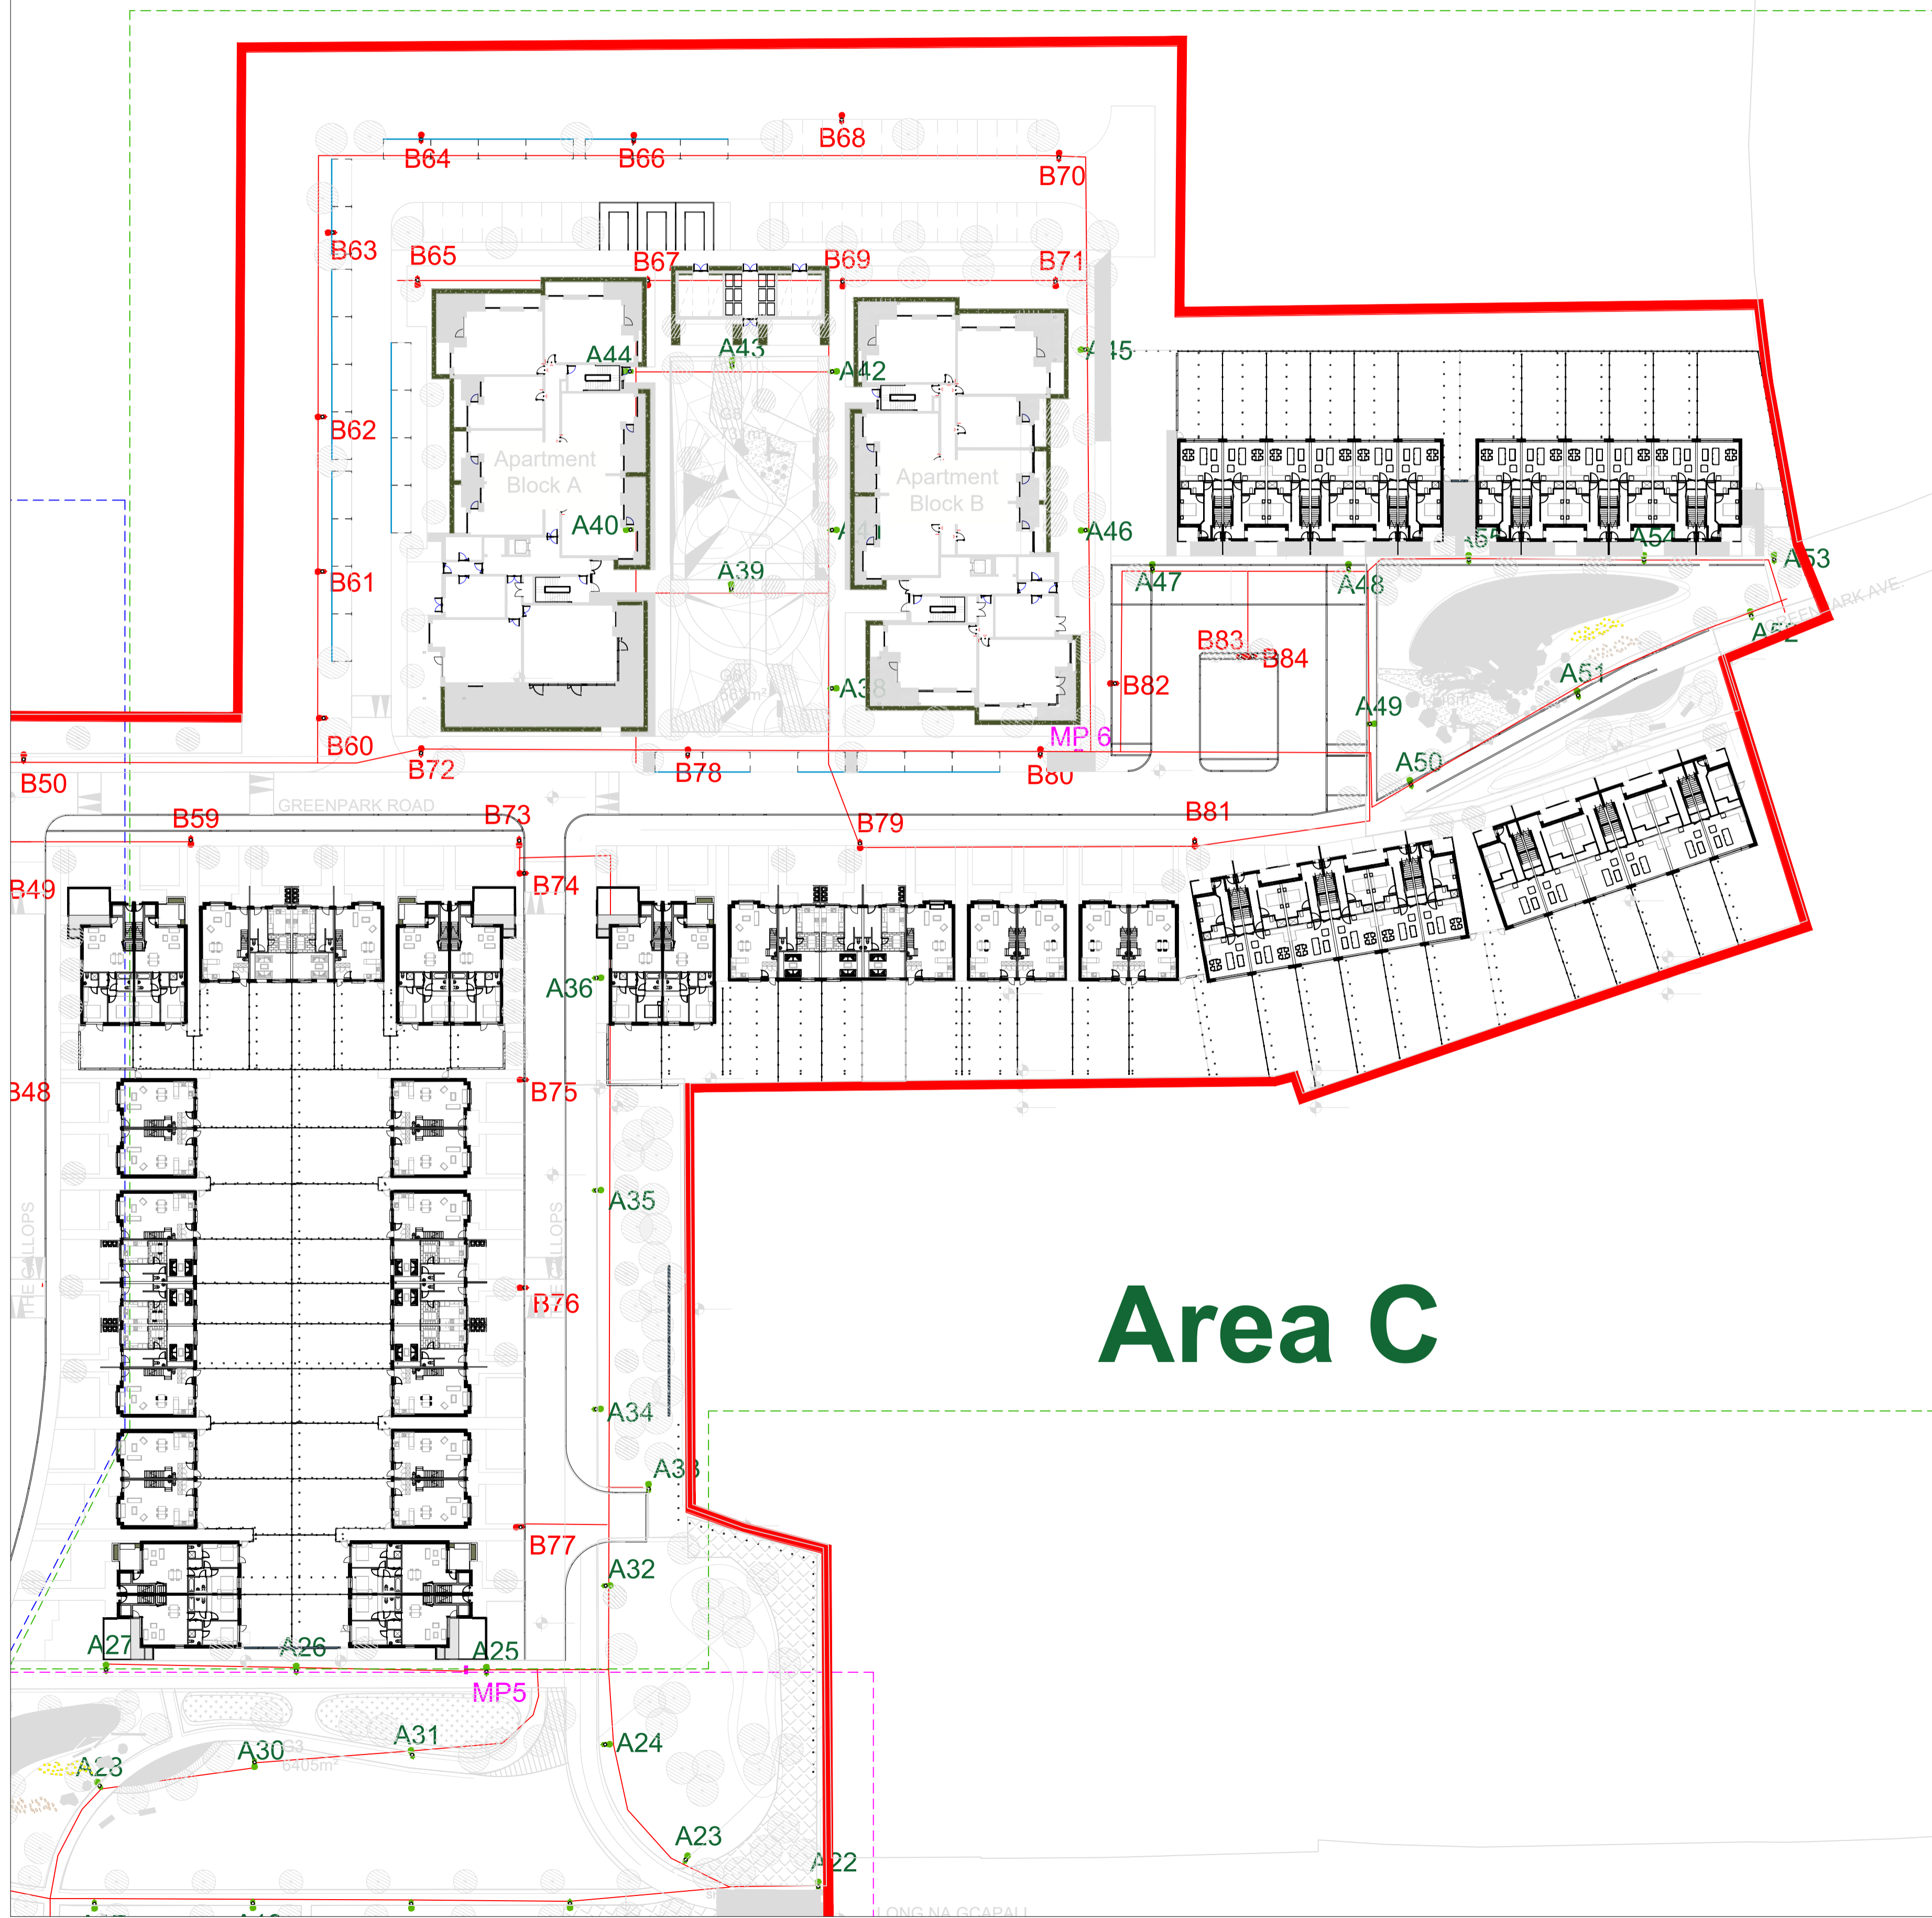

Column Ref	Type	Height	Luminaire Type	Mini Pillar/Circuit
B59	OCTAGONAL GALVANIZED STEEL	6 meters	Micro Germany Plus MPG-1N-30W	MP-6/L1
B60	OCTAGONAL GALVANIZED STEEL	6 meters	Micro Germany Plus MPG-1N-30W	MP-6/L1
B61	OCTAGONAL GALVANIZED STEEL	6 meters	Micro Germany Plus MPG-1N-30W	MP-6/L1
B62	OCTAGONAL GALVANIZED STEEL	6 meters	Micro Germany Plus MPG-1N-30W	MP-6/L1
B63	OCTAGONAL GALVANIZED STEEL	6 meters	Micro Germany Plus MPG-1N-30W	MP-6/L1
B64	OCTAGONAL GALVANIZED STEEL	6 meters	Micro Germany Plus MPG-1N-30W	MP-6/L1
B65	OCTAGONAL GALVANIZED STEEL	6 meters	Micro Germany Plus MPG-1N-30W	MP-6/L1
B66	OCTAGONAL GALVANIZED STEEL	6 meters	Micro Germany Plus MPG-1N-30W	MP-6/L1
B67	OCTAGONAL GALVANIZED STEEL	6 meters	Micro Germany Plus MPG-1N-30W	MP-6/L1
B68	OCTAGONAL GALVANIZED STEEL	6 meters	Micro Germany Plus MPG-1N-30W	MP-6/L1
B69	OCTAGONAL GALVANIZED STEEL	6 meters	Micro Germany Plus MPG-1N-30W	MP-6/L1
B70	OCTAGONAL GALVANIZED STEEL	6 meters	Micro Germany Plus MPG-1N-30W	MP-6/L1
B71	OCTAGONAL GALVANIZED STEEL	6 meters	Micro Germany Plus MPG-1N-30W	MP-6/L1
B72	OCTAGONAL GALVANIZED STEEL	6 meters	Micro Germany Plus MPG-1N-30W	MP-6/L1
B73	OCTAGONAL GALVANIZED STEEL	6 meters	Micro Germany Plus MPG-1N-30W	MP-6/L2
B74	OCTAGONAL GALVANIZED STEEL	6 meters	Micro Germany Plus MPG-1N-30W	MP-6/L2
B75	OCTAGONAL GALVANIZED STEEL	6 meters	Micro Germany Plus MPG-1N-30W	MP-6/L2
B76	OCTAGONAL GALVANIZED STEEL	6 meters	Micro Germany Plus MPG-1N-30W	MP-6/L2
B77	OCTAGONAL GALVANIZED STEEL	6 meters	Micro Germany Plus MPG-1N-30W	MP-6/L2
B78	OCTAGONAL GALVANIZED STEEL	6 meters	Micro Germany Plus MPG-1N-30W	MP-6/L2
B79	OCTAGONAL GALVANIZED STEEL	6 meters	Micro Germany Plus MPG-1N-30W	MP-6/L2
B80	OCTAGONAL GALVANIZED STEEL	6 meters	Micro Germany Plus MPG-1N-30W	MP-6/L2
B81	OCTAGONAL GALVANIZED STEEL	6 meters	Micro Germany Plus MPG-1N-30W	MP-6/L2
B82	OCTAGONAL GALVANIZED STEEL	6 meters	Micro Germany Plus MPG-1N-30W	MP-6/L2
B83	OCTAGONAL GALVANIZED STEEL	6 meters	Micro Germany Plus MPG-1N-30W	MP-6/L2
B84	OCTAGONAL GALVANIZED STEEL	6 meters	Micro Germany Plus MPG-1N-30W	MP-6/L2
A37	OCTAGONAL GALVANIZED STEEL	4 meters	Micro Germany Plus MPG-1N-15W	MP-6/L2
A38	OCTAGONAL GALVANIZED STEEL	4 meters	Micro Germany Plus MPG-1N-15W	MP-6/L2
A39	OCTAGONAL GALVANIZED STEEL	4 meters	Micro Germany Plus MPG-1N-15W	MP-6/L2
A40	OCTAGONAL GALVANIZED STEEL	4 meters	Micro Germany Plus MPG-1N-15W	MP-6/L2
A41	OCTAGONAL GALVANIZED STEEL	4 meters	Micro Germany Plus MPG-1N-15W	MP-6/L2
A42	OCTAGONAL GALVANIZED STEEL	4 meters	Micro Germany Plus MPG-1N-15W	MP-6/L2
A43	OCTAGONAL GALVANIZED STEEL	4 meters	Micro Germany Plus MPG-1N-15W	MP-6/L3
A44	OCTAGONAL GALVANIZED STEEL	4 meters	Micro Germany Plus MPG-1N-15W	MP-6/L3
A45	OCTAGONAL GALVANIZED STEEL	4 meters	Micro Germany Plus MPG-1N-15W	MP-6/L3
A46	OCTAGONAL GALVANIZED STEEL	4 meters	Micro Germany Plus MPG-1N-15W	MP-6/L3
A47	OCTAGONAL GALVANIZED STEEL	4 meters	Micro Germany Plus MPG-1N-15W	MP-6/L3
A48	OCTAGONAL GALVANIZED STEEL	4 meters	Micro Germany Plus MPG-1N-15W	MP-6/L3
A49	OCTAGONAL GALVANIZED STEEL	4 meters	Micro Germany Plus MPG-1N-15W	MP-6/L3
A50	OCTAGONAL GALVANIZED STEEL	4 meters	Micro Germany Plus MPG-1N-15W	MP-6/L3
A51	OCTAGONAL GALVANIZED STEEL	4 meters	Micro Germany Plus MPG-1N-15W	MP-6/L3
A52	OCTAGONAL GALVANIZED STEEL	4 meters	Micro Germany Plus MPG-1N-15W	MP-6/L3
A53	OCTAGONAL GALVANIZED STEEL	4 meters	Micro Germany Plus MPG-1N-15W	MP-6/L3
A54	OCTAGONAL GALVANIZED STEEL	4 meters	Micro Germany Plus MPG-1N-15W	MP-6/L3
A55	OCTAGONAL GALVANIZED STEEL	4 meters	Micro Germany Plus MPG-1N-15W	MP-6/L3
B73	OCTAGONAL GALVANIZED STEEL	6 meters	Micro Germany Plus MPG-1N-30W	MP-5/L1
B74	OCTAGONAL GALVANIZED STEEL	6 meters	Micro Germany Plus MPG-1N-30W	MP-5/L1
B75	OCTAGONAL GALVANIZED STEEL	6 meters	Micro Germany Plus MPG-1N-30W	MP-5/L1
B76	OCTAGONAL GALVANIZED STEEL	6 meters	Micro Germany Plus MPG-1N-30W	MP-5/L1
B77	OCTAGONAL GALVANIZED STEEL	6 meters	Micro Germany Plus MPG-1N-30W	MP-5/L1
A32	OCTAGONAL GALVANIZED STEEL	4 meters	Micro Germany Plus MPG-1N-15W	MP-5/L1
A33	OCTAGONAL GALVANIZED STEEL	4 meters	Micro Germany Plus MPG-1N-15W	MP-5/L1
A34	OCTAGONAL GALVANIZED STEEL	4 meters	Micro Germany Plus MPG-1N-15W	MP-5/L1
A35	OCTAGONAL GALVANIZED STEEL	4 meters	Micro Germany Plus MPG-1N-15W	MP-5/L1
A36	OCTAGONAL GALVANIZED STEEL	4 meters	Micro Germany Plus MPG-1N-15W	MP-5/L1

Area C